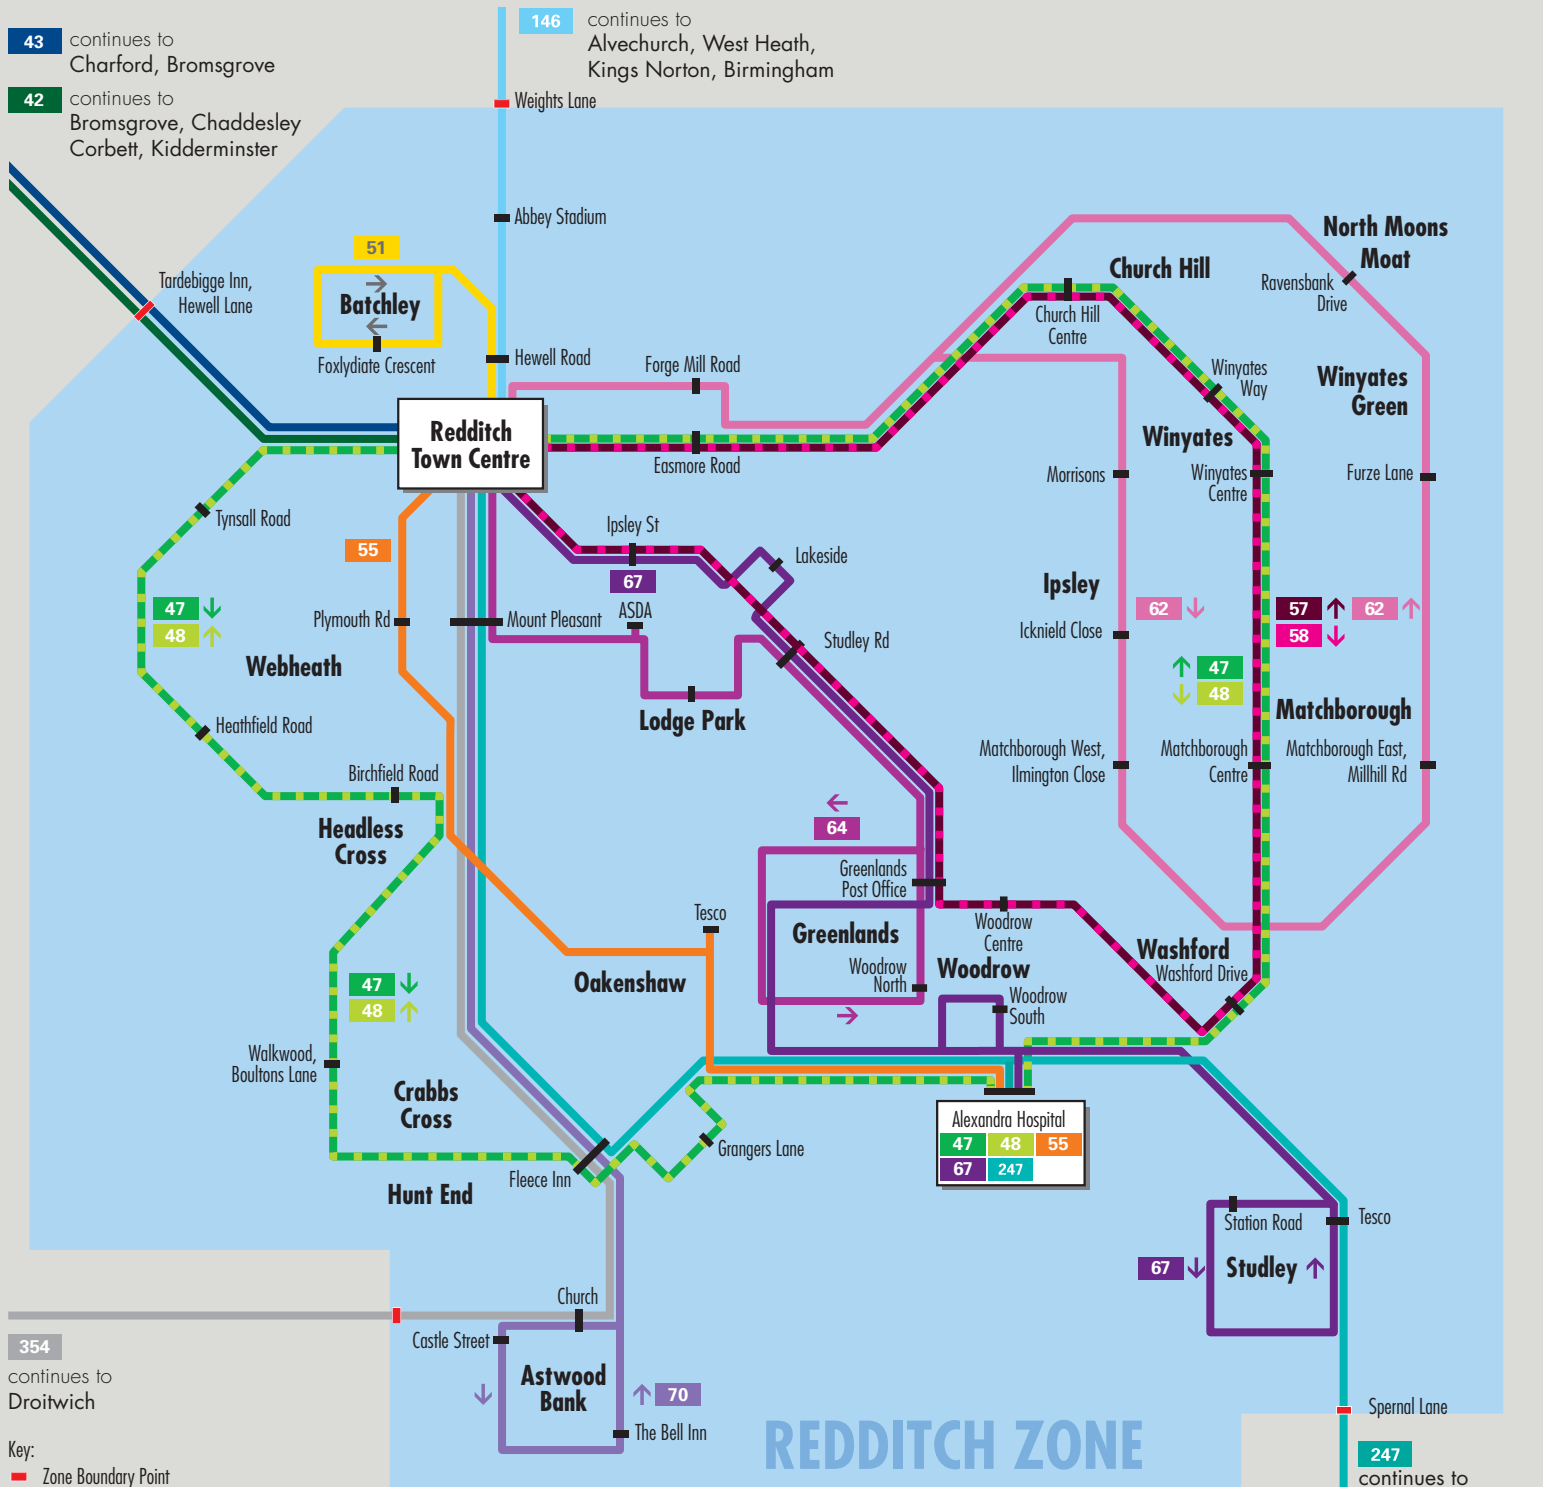

**43** continues to Charford, Bromsgrove

**42** continues to Bromsgrove, Chaddesley Corbett, Kidderminster

**146** continues to Alvechurch, West Heath, Kings Norton, Birmingham

Alexandra Hospital	47	48	55
	67	247	

# REDDITCH ZONE

## DIAMOND NETWORK

**354** continues to Droitwich

Key:  
■ Zone Boundary Point

**247** continues to Alcester, Bidford, Badsey, Evesham